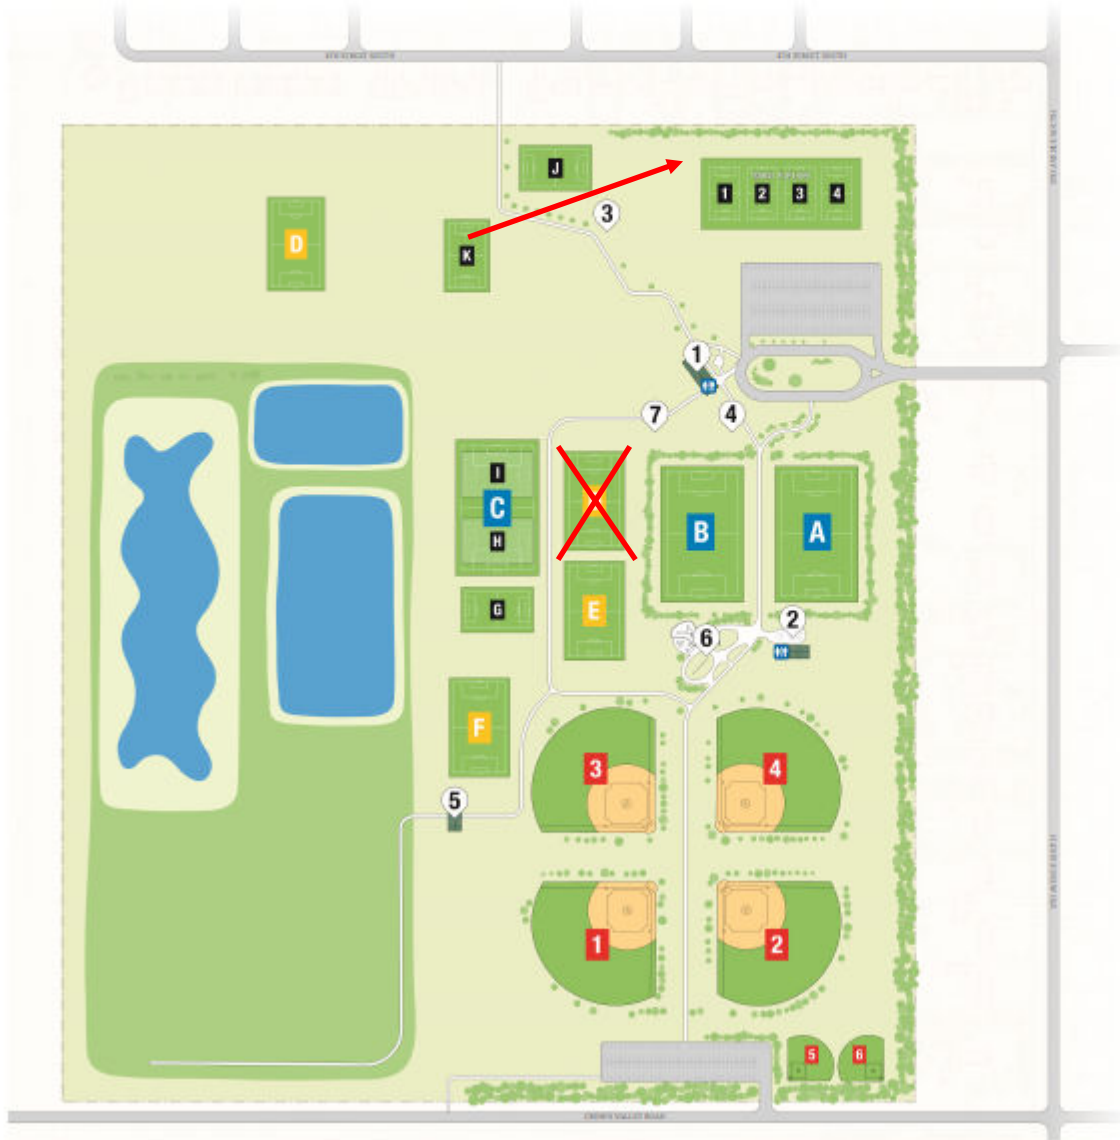

Hespeler Park

LEGEND

- ① PICNIC SHELTER
- ② SPLASH PAD
- ③ NATURAL PLAYGROUND
- ④ EXERCISE EQUIPMENT
- ⑤ WETLANDS PAVILLION
- ⑥ PLAYGROUND
- ⑦ BEACH VOLLEYBALL
- ♿ PUBLIC RESTROOM
- BASEBALL DIAMOND
- U15 / U18 SOCCER FIELD
- U13 SOCCER FIELD
- U12 SOCCER FIELD
- STREET
- PATH/SIDEWALK